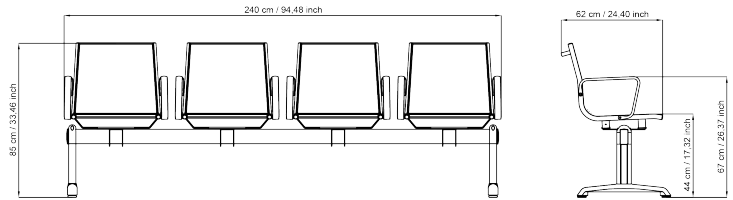

LIGHT

Design Luxy R&D

article: TRAVE 14000B 4P

code: 4PA1407

Warranty: 5 years

DESCRIPTION

Bench in mesh, 4-seater, with chromed aluminum armrests, chromed structure.

BACK: in self-supporting fireproof mesh.

SEAT: in self-supporting fireproof mesh.

STRUCTURE: high-strength steel frame, round Ø 25 mm by 1.5 mm thick chromed, white or black finishing.

ARMRESTS: in die-cast aluminum with chromed, white or black finishing.