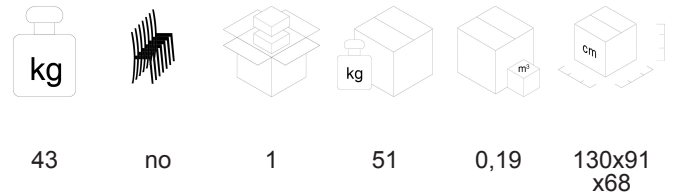

LIGHT

Design Luxy R&D

article: TRAVE 14000B 4P

code: 4PA1407

Warranty: 5 years

DESCRIPTION

Bench in mesh, 4-seater, with chromed aluminum armrests, chromed structure.

BACK: in self-supporting fireproof mesh.

SEAT: in self-supporting fireproof mesh.

STRUCTURE: high-strength steel frame, round Ø 25 mm by 1.5 mm thick chromed, white or black finishing.

ARMRESTS: in die-cast aluminum with chromed, white or black finishing.